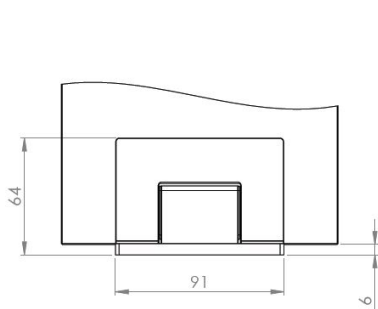

PRODUCT SHEET

Description:

Shower Hinge "Rio", Wall/Glass, CPL, Centre Back Pl, 8-10mm Glass Thickness, W/15 DG Angle Adjustment Function & 25DG, Return Function, Brass Material, Hidden Screws., Black Fiber Gaskets: 2 x 1mm & 2 x 2mm Thickness., Load Capacity Pr. Pair: 45kg

Item number:

15.23.880-0

Units	Box	Carton	HS Code	Barcode
Pcs.	1	20	8302100090	 5704866500500

SISO A/S

Mileparken 11
DK-2740 Skovlunde
Denmark
VAT: 24786013

Phone +45 45 830 900

www.siso.dk
siso@siso.dk

Danske Bank
Nytorv Branch
Copenhagen
SWIFT: DABADKKK

Account no.
4180 3112 112936
IBAN Account
DK7230003112112936