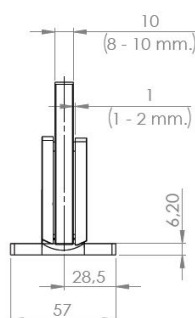

## Description:

Shower Hinge "Rio", Wall/Glass, CPL, Centre Back Pl, 8-10mm Glass Thickness, W/15 DG Angle Adjustment Function & 25DG, Return Function, Brass Material, Hidden Screws., Black Fiber Gaskets: 2 x 1mm & 2 x 2mm Thickness., Load Capacity Pr. Pair: 45kg

## Item number:

15.23.880-0

Units	Box	Carton	HS Code	Barcode
Pcs.	1	20	8302100090	 5704866500500