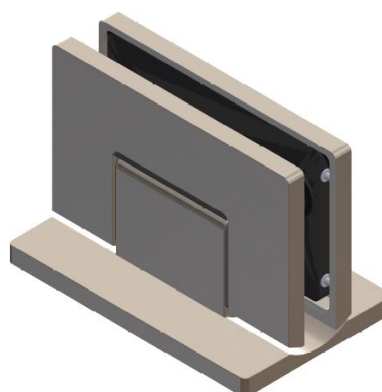

PRODUCT SHEET

Description:

Shower Hinge "Rio", Wall/Glass, CPL, Centre Back Pl, 8-10mm Glass Thickness, W/15 DG Angle Adjustment Function & 25DG, Return Function, Brass Material, Hidden Screws., Black Fiber Gaskets: 2 x 1mm & 2 x 2mm Thickness., Load Capacity Pr. Pair: 45kg

Item number:

15.23.880-0

Units	Box	Carton	HS Code	Barcode
Pcs.	1	20	8302100090	 5704866500500

SISO A/S

Mileparken 11
DK-2740 Skovlunde
Denmark
VAT: 24786013

Phone +45 45 830 900

www.siso.dk
siso@siso.dk

Danske Bank
Nytorv Branch
Copenhagen
SWIFT: DABADKKK

Account no.
4180 3112 112936
IBAN Account
DK7230003112112936