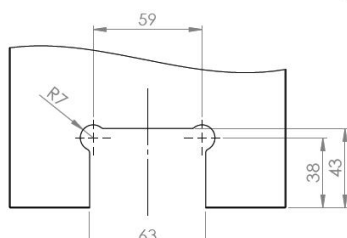

PRODUCT SHEET

Description:

Shower Hinge "Rio", Wall/Glass, CPL, Centre Back Pl, 8-10mm Glass Thickness, W/15 DG Angle Adjustment Function & 25DG, Return Function, Brass Material, Hidden Screws., Black Fiber Gaskets: 2 x 1mm & 2 x 2mm Thickness., Load Capacity Pr. Pair: 45kg

Item number:

15.23.880-0

Units	Box	Carton	HS Code	Barcode
Pcs.	1	20	8302100090	 5704866500500

SISO A/S

Mileparken 11
DK-2740 Skovlunde
Denmark
VAT: 24786013

Phone +45 45 830 900

www.siso.dk
siso@siso.dk

Danske Bank
Nytorv Branch
Copenhagen
SWIFT: DABADKKK

Account no.
4180 3112 112936
IBAN Account
DK7230003112112936