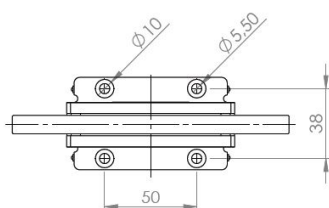

PRODUCT SHEET

Description:

Shower Hinge "Rio", Wall/Glass, CPL, Centre Back Pl, 8-10mm Glass Thickness, W/15 DG Angle Adjustment Function & 25DG, Return Function, Brass Material, Hidden Screws., Black Fiber Gaskets: 2 x 1mm & 2 x 2mm Thickness., Load Capacity Pr. Pair: 45kg

Item number:

15.23.880-0

Units	Box	Carton	HS Code	Barcode
Pcs.	1	20	8302100090	 5704866500500

SISO A/S

Mileparken 11
DK-2740 Skovlunde
Denmark
VAT: 24786013

Phone +45 45 830 900

www.siso.dk
siso@siso.dk

Danske Bank
Nytorv Branch
Copenhagen
SWIFT: DABADKKK

Account no.
4180 3112 112936
IBAN Account
DK7230003112112936